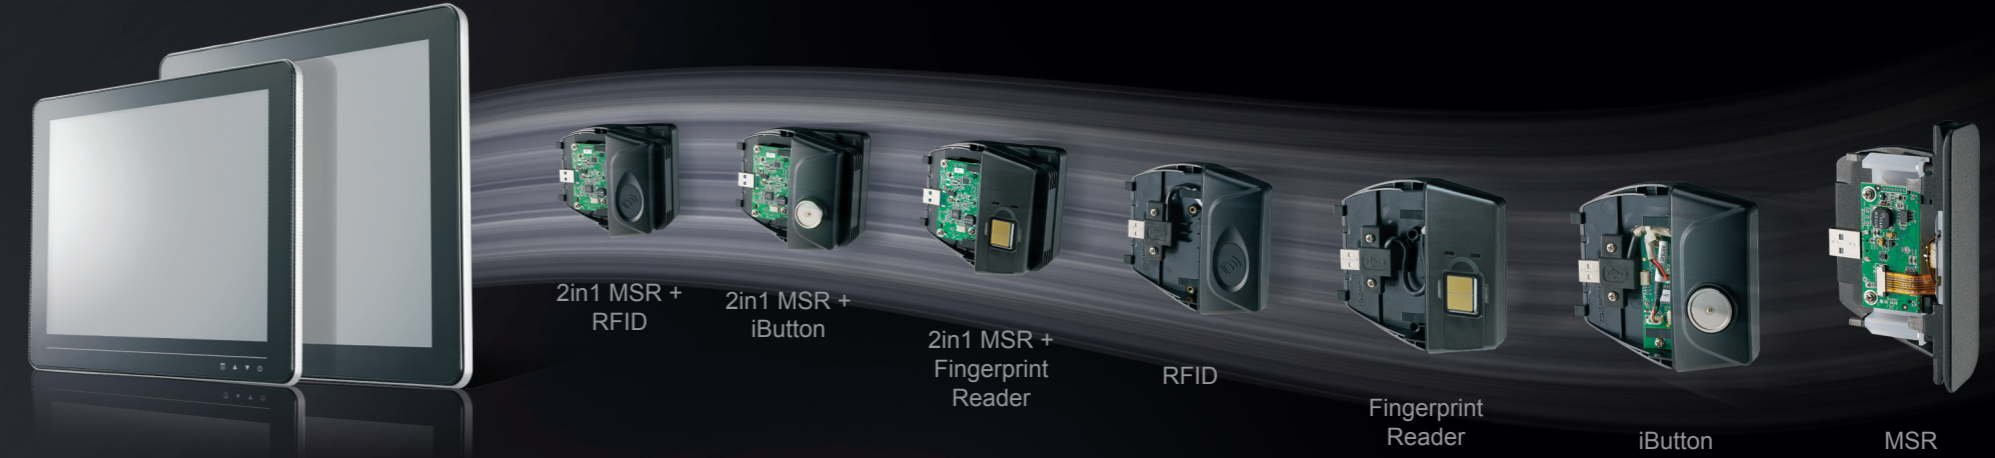

AerMonitor

12inch, 13inch, 15inch and 17inch Bezel Free Monitors

FEC

AerMonitor

We aim to exceed your expectations by providing high quality, reliable products with state of the art designs.

AerMonitor is a slim and elegant monitor that is offered with 12inch, 13inch, 15inch and 17 inch display options. It can either be wall mounted, or combined with a base or pole, giving a high level of flexibility that allows store owners to create the ideal system for specific application. The modular design features also ensures high serviceability and reliability.

Add-on Devices

All AerMonitor add-on devices use a USB interface for reliability, simple installation and maintenance.

USB I/O is on the right side of the display

Features

OSD Controls: Display brightness, display power on/off

Power On/Off button & Status LED indicator for 13inch monitor

The adaptor is hidden inside the op

One-step operation for quick access to the add-on devices

The display can be easily removed for quick and efficient maintenance.

Various resolutions with different monitor size available.

Installation

Panel PC with integrated 12inch pole-type 2nd display

Panel PC with 12inch Aer-arm 2nd display

AerPOS with 12inch bracket 2nd display